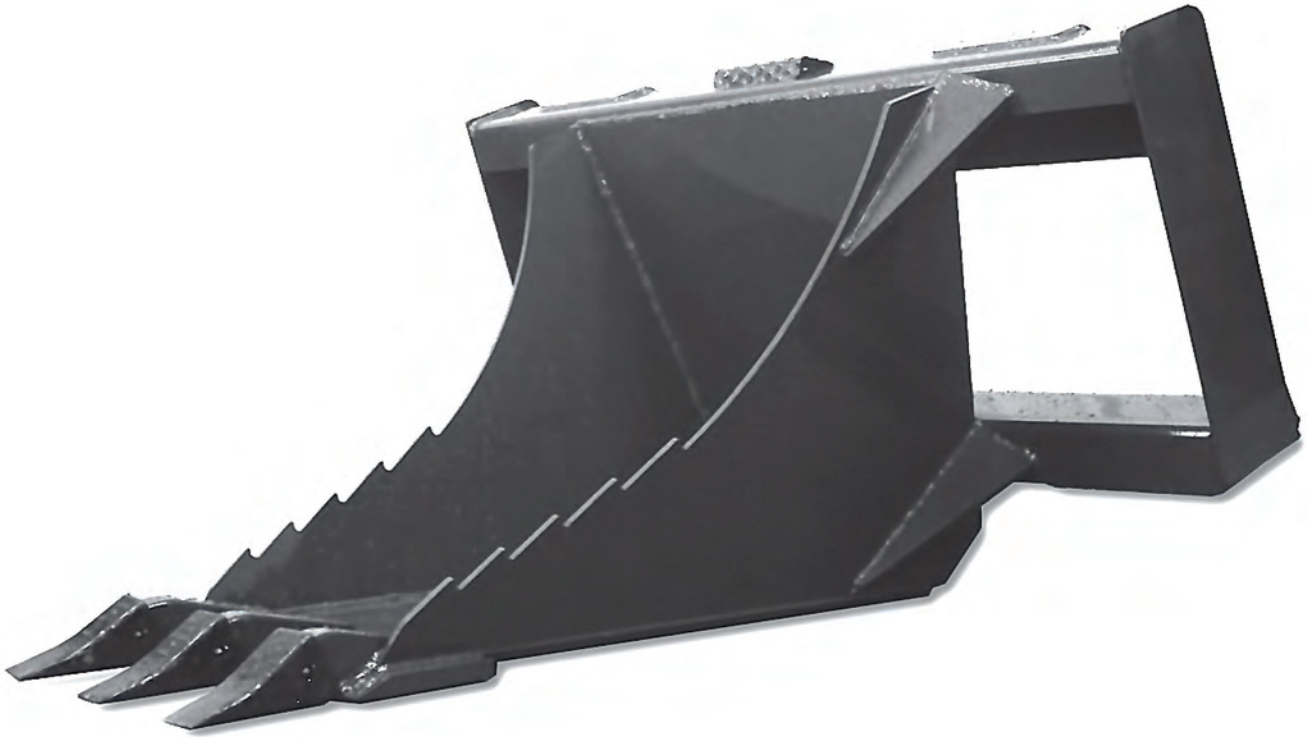

Heavy Duty Stump Bucket

The Heavy Duty Stump Bucket is an excellent addition to your skid steer attachments. Easily dig around the stump, and then pop it out. We have even had contractors dig house footings with the stump bucket. These stump buckets will enable you to be more versatile in your contracting needs.

- Great for stump removal and digging footings

Heavy Duty Stump Bucket Specs

X-treme Stump Bucket

Our X-treme Stump Bucket is made from 1/2" top quality steel plate and features a 1" cutting edge with replaceable teeth. It has a curved bottom, giving you more leverage when prying up rocks and stumps or digging in harder ground. The X-treme Stump Bucket is a full 12" longer than our Heavy Duty Stump Bucket, which allows you to dig much deeper.

- Made from 1/2" top quality plate
- 1" cutting edge
- Replaceable teeth
- 12" longer bucket

X-treme Stump Bucket Specs