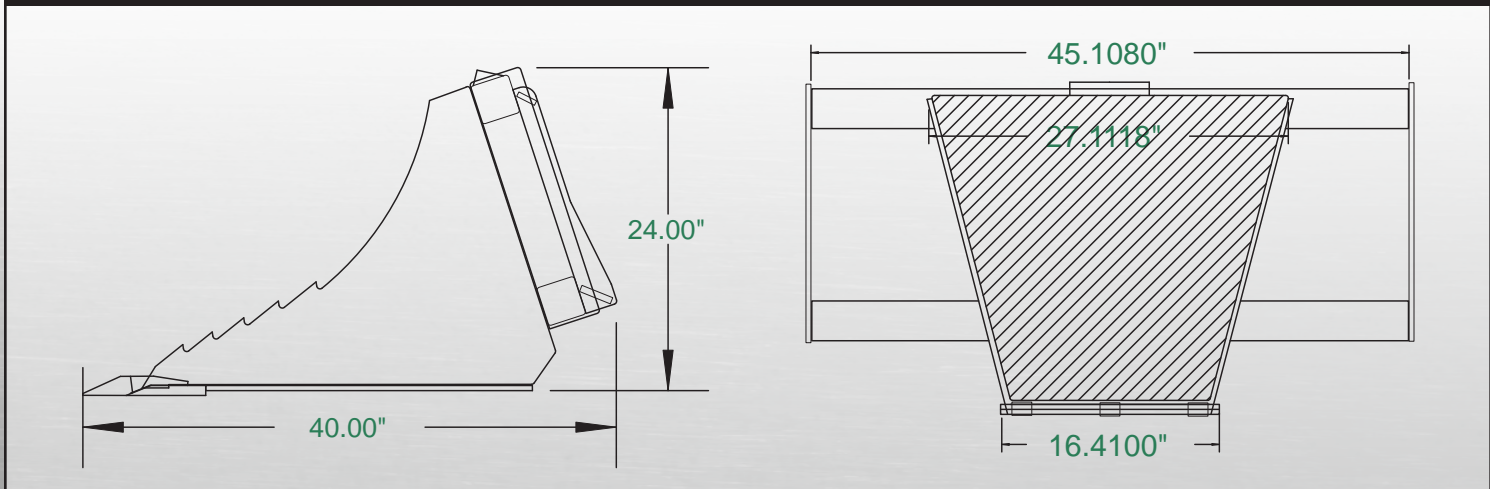

Heavy Duty Stump Bucket

The Heavy Duty Stump Bucket is an excellent addition to your skid steer attachments. Easily dig around the stump, and then pop it out. We have even had contractors dig house footings with the stump bucket. These stump buckets will enable you to be more versatile in your contracting needs.

- Great for stump removal and digging footings

Heavy Duty Stump Bucket Specs

X-treme Stump Bucket

Our X-treme Stump Bucket is made from 1/2" top quality steel plate and features a 1" cutting edge with replaceable teeth. It has a curved bottom, giving you more leverage when prying up rocks and stumps or digging in harder ground. The X-treme Stump Bucket is a full 12" longer than our Heavy Duty Stump Bucket, which allows you to dig much deeper.

- Made from 1/2" top quality plate
- 1" cutting edge
- Replaceable teeth
- 12" longer bucket

X-treme Stump Bucket Specs