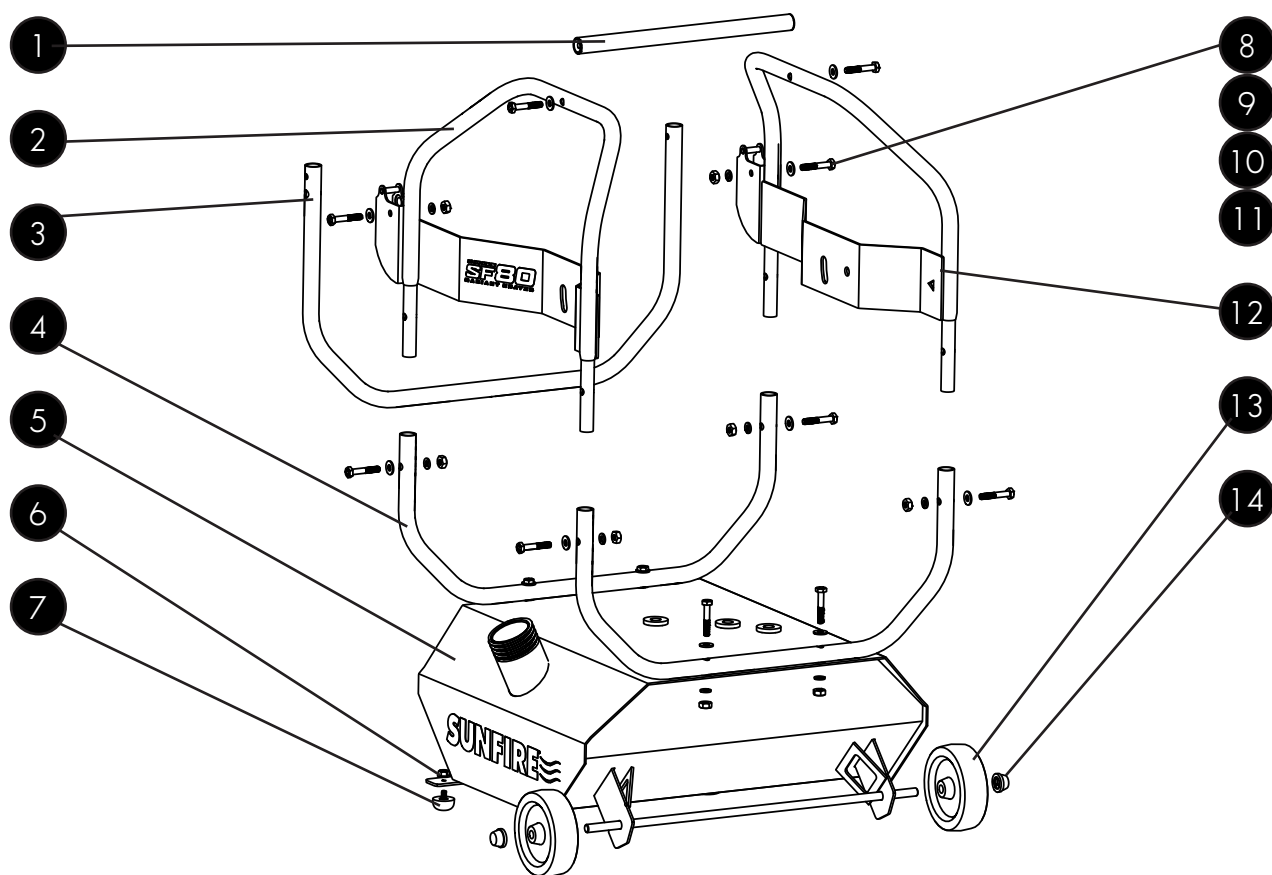

Finished Assembly: SF-80 (Part# 95080)

IDENTIFICATION TABLE:

ITEM ID#	PART#	DESCRIPTION
1	81010874	Filter Head
2	81010875	Fuel Filter (Spin-on)
3	81011617	Fuel Cap w/ Gauge
4	81011616	Frame Assembly (See page 4)
5	81011600	Burner Assembly (See page 6)
6	81011363	Dome Assembly (See page 5)
7	81010617	Burner Cover w/ Labels (SF-80)
8	81010980	Tilt-Adjustment Knob
9	81011657	Suction-Line Hose
10	81011655	Draw-Tube Assembly
11	81010954	Drain Plug
12	81011733	Pressure-Relief Valve
13	81010881	Prime Line (SF-80)
14	81010880	1/4" NPT 90° Elbow x 1/4" OD Compression

Frame Assembly (Part# 81011616)

IDENTIFICATION TABLE:

ITEM ID#	PART#	DESCRIPTION
1	81011624	Crossbar w/ Inserts
2	81011376	Upper Frame Right w/ Labels (SF-80)
3	81011380	Tube - Handle
4	81011379	Frame Tube Lower (SF-80)
5	81011351	Assembly - Tank w/ Labels (SF-80)
6	34092	Locking Nut
7	81011360	Foot - Threaded Stud Bumper
8	81010963	Bolt - 1/4-20 x 1-1/2" BLK HH
9	81010966	Washer - 1/4-20 BLK HH
10	81010967	Washer - Split 1/4-20 BLK SS
11	81010968	Nut - 1/4-20 BLK
12	81011377	Upper Frame Left w/ Labels (SF-80)
13	81011358	Wheel - 4" (SF-80)
14	81011361	Wheel Retainer - 3/8" Push-on

Burner Assembly (Part# 8101600)

IDENTIFICATION TABLE:

ITEM ID#	PART#	DESCRIPTION
1	81011394	Voltage Regulator
2	81010978	Assembly - Electrical Bracket (See page 8)
3	81011586	Assembly - Nozzle Line (See page 7)
4	81010597	Ignition Cables (not shown)
5	81011395	Blower
6	29437	Power Cord
7	29450	Tip Switch
8	20510122	Thermostat Connection Terminal
9	76000841	Fuse Holder
10	20510113	Fuse - FA 8A 250V 6.3
11	33168	Light - LED Amber
12	81010976	Screw - 8-32 x 3/8" BLK
13	81010896	Pressure Switch - SF-80
14	81010893	Prime Switch - DPDT - Momentary
15	81011585	Assembly - Pump w/ Fittings