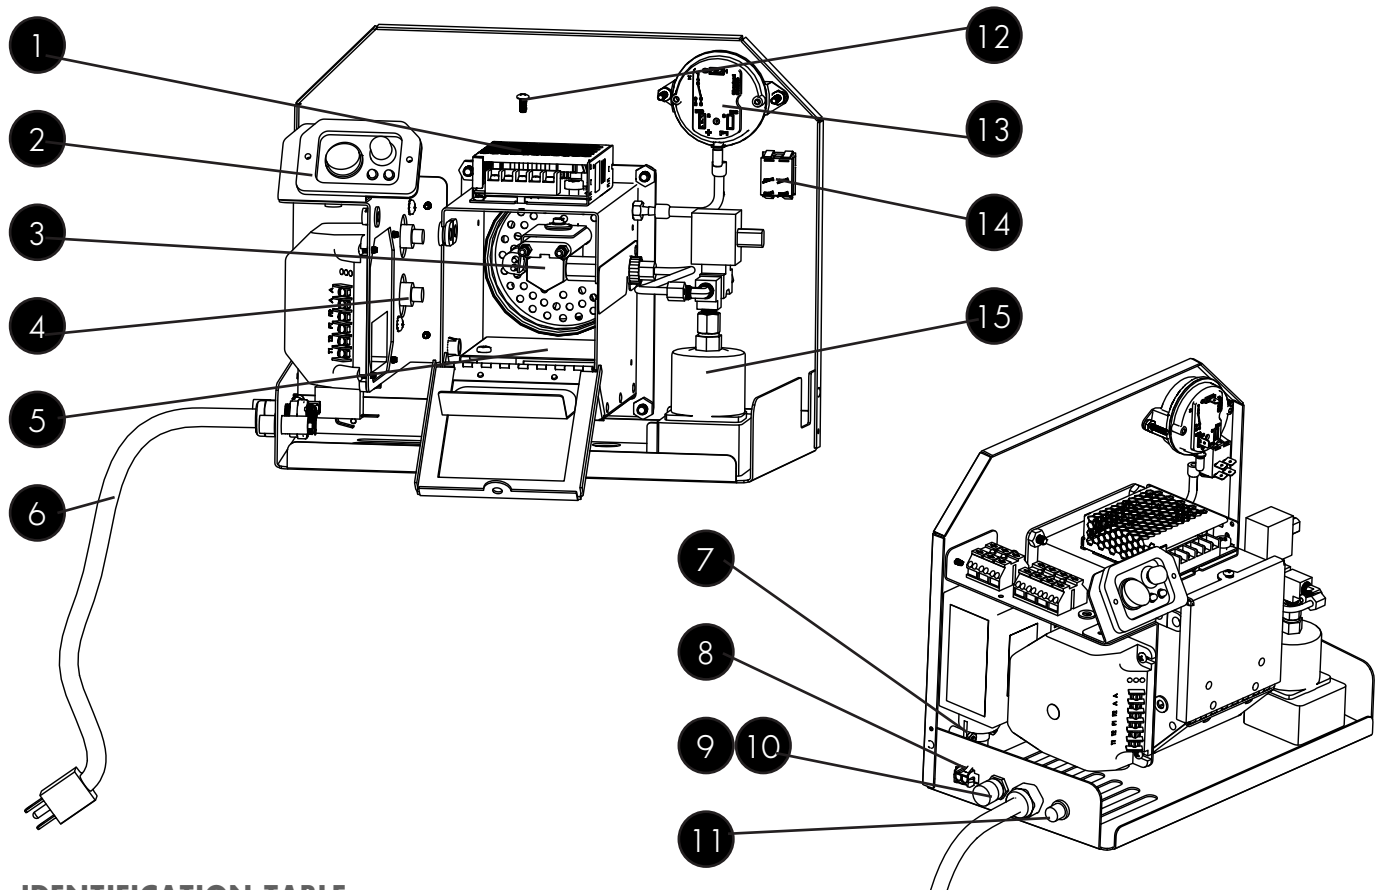

Frame Assembly (Part# 81011616)

IDENTIFICATION TABLE:

ITEM ID#	PART#	DESCRIPTION
1	81011624	Crossbar w/ Inserts
2	81011376	Upper Frame Right w/ Labels (SF-80)
3	81011380	Tube - Handle
4	81011379	Frame Tube Lower (SF-80)
5	81011351	Assembly - Tank w/ Labels (SF-80)
6	34092	Locking Nut
7	81011360	Foot - Threaded Stud Bumper
8	81010963	Bolt - 1/4-20 x 1-1/2" BLK HH
9	81010966	Washer - 1/4-20 BLK HH
10	81010967	Washer - Split 1/4-20 BLK SS
11	81010968	Nut - 1/4-20 BLK
12	81011377	Upper Frame Left w/ Labels (SF-80)
13	81011358	Wheel - 4" (SF-80)
14	81011361	Wheel Retainer - 3/8" Push-on

Dome Assembly (Part# 81011363)

IDENTIFICATION TABLE:

ITEM ID#	PART#	DESCRIPTION
1	81010959	Screw - 1/4-20 x 3/4" SS Hex Head
2	81011372	Flame Guard
3	81010958	SS Shoulder Bolt
4	81011036	Washer - 5/16"ID, 0.094Th, SS
5	81011362	Dome Face - SF-80
6	81011370	Dome Insulation
7	81011364	Weldment - Dome
8	81010960	Screw - #10 x 1/2" BLK TEK
9	81011369	Mounting Ring - SF-80
10	81011373	Visor - SF-80
11	7014	Screw - #10 x 1/2" Galv TEK
12	81011371	Heat Shield - SF-80
13	81011368	Dome Gaskets

Burner Assembly (Part# 8101600)

IDENTIFICATION TABLE:

ITEM ID#	PART#	DESCRIPTION
1	81011394	Voltage Regulator
2	81010978	Assembly - Electrical Bracket (See page 8)
3	81011586	Assembly - Nozzle Line (See page 7)
4	81010597	Ignition Cables (not shown)
5	81011395	Blower
6	29437	Power Cord
7	29450	Tip Switch
8	20510122	Thermostat Connection Terminal
9	76000841	Fuse Holder
10	20510113	Fuse - FA 8A 250V 6.3
11	33168	Light - LED Amber
12	81010976	Screw - 8-32 x 3/8" BLK
13	81010896	Pressure Switch - SF-80
14	81010893	Prime Switch - DPDT - Momentary
15	81011585	Assembly - Pump w/ Fittings