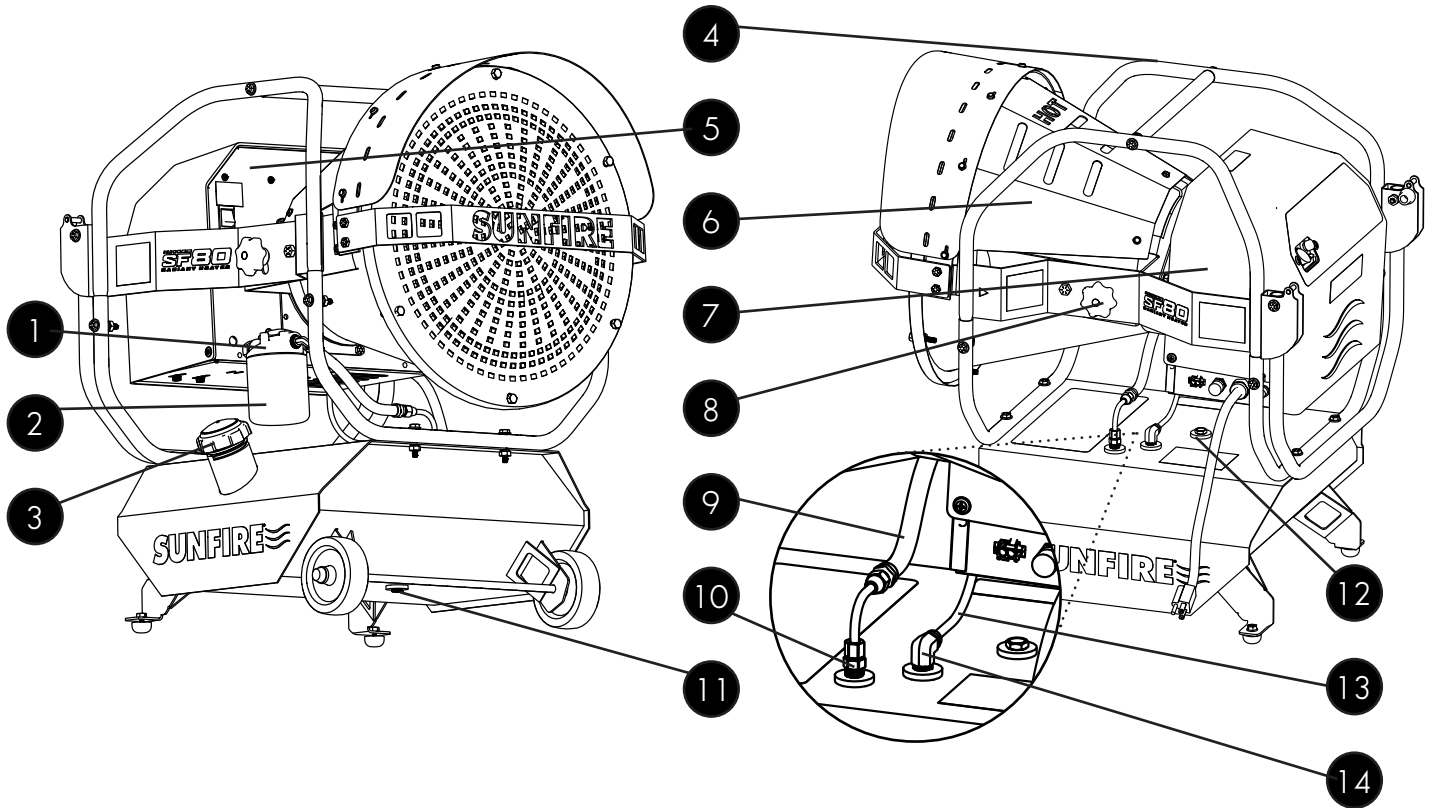

Finished Assembly: SF-80 (Part# 95080)

IDENTIFICATION TABLE:

ITEM ID#	PART#	DESCRIPTION
1	81010874	Filter Head
2	81010875	Fuel Filter (Spin-on)
3	81011617	Fuel Cap w/ Gauge
4	81011616	Frame Assembly (See page 4)
5	81011600	Burner Assembly (See page 6)
6	81011363	Dome Assembly (See page 5)
7	81010617	Burner Cover w/ Labels (SF-80)
8	81010980	Tilt-Adjustment Knob
9	81011657	Suction-Line Hose
10	81011655	Draw-Tube Assembly
11	81010954	Drain Plug
12	81011733	Pressure-Relief Valve
13	81010881	Prime Line (SF-80)
14	81010880	1/4" NPT 90° Elbow x 1/4" OD Compression