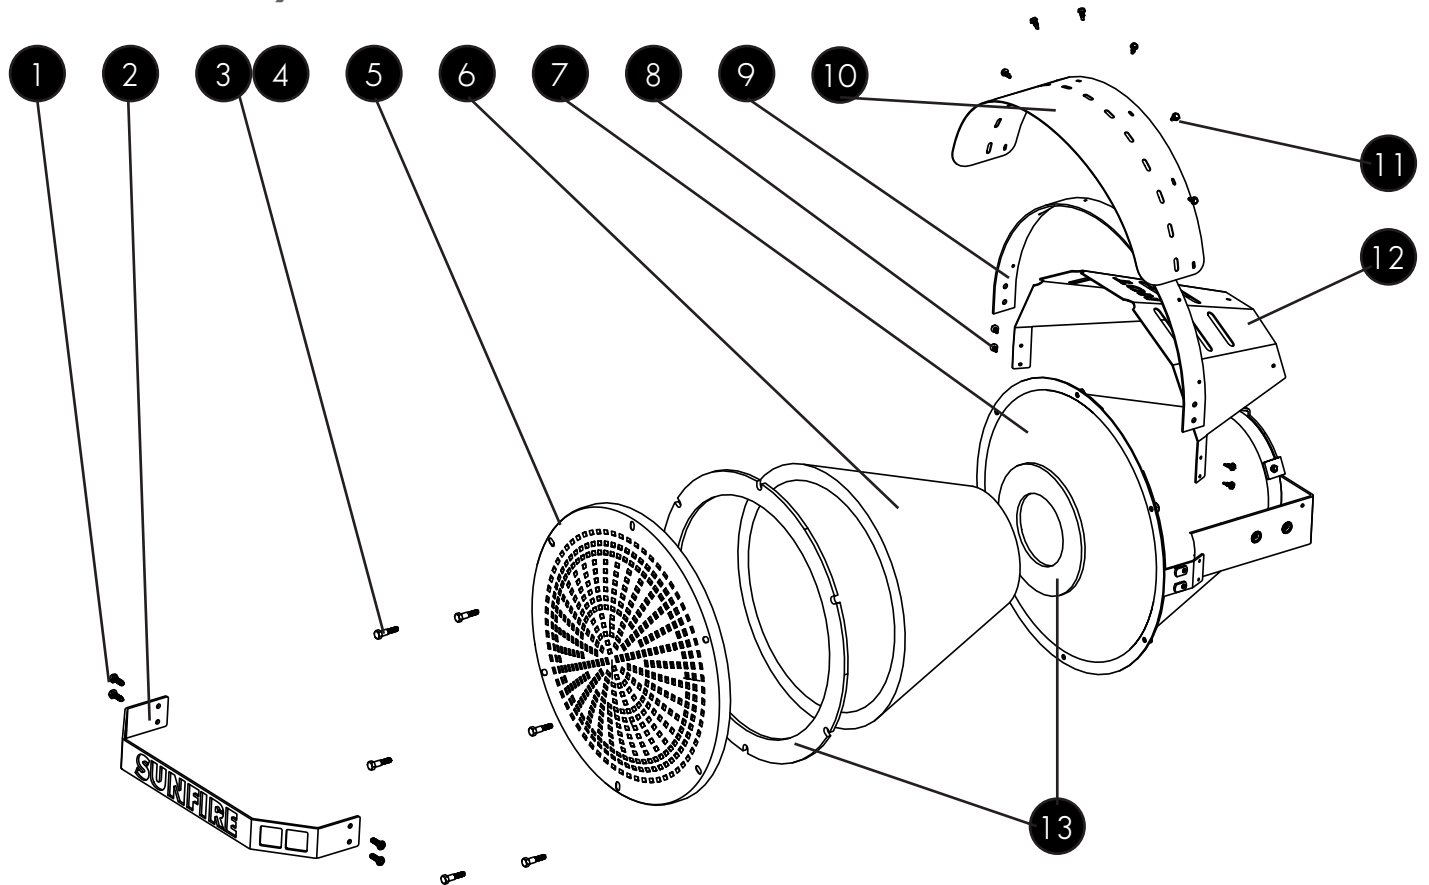

Dome Assembly (Part# 81011363)

IDENTIFICATION TABLE:

ITEM ID#	PART#	DESCRIPTION
1	81010959	Screw - 1/4-20 x 3/4" SS Hex Head
2	81011372	Flame Guard
3	81010958	SS Shoulder Bolt
4	81011036	Washer - 5/16"ID, 0.094Th, SS
5	81011362	Dome Face - SF-80
6	81011370	Dome Insulation
7	81011364	Weldment - Dome
8	81010960	Screw - #10 x 1/2" BLK TEK
9	81011369	Mounting Ring - SF-80
10	81011373	Visor - SF-80
11	7014	Screw - #10 x 1/2" Galv TEK
12	81011371	Heat Shield - SF-80
13	81011368	Dome Gaskets