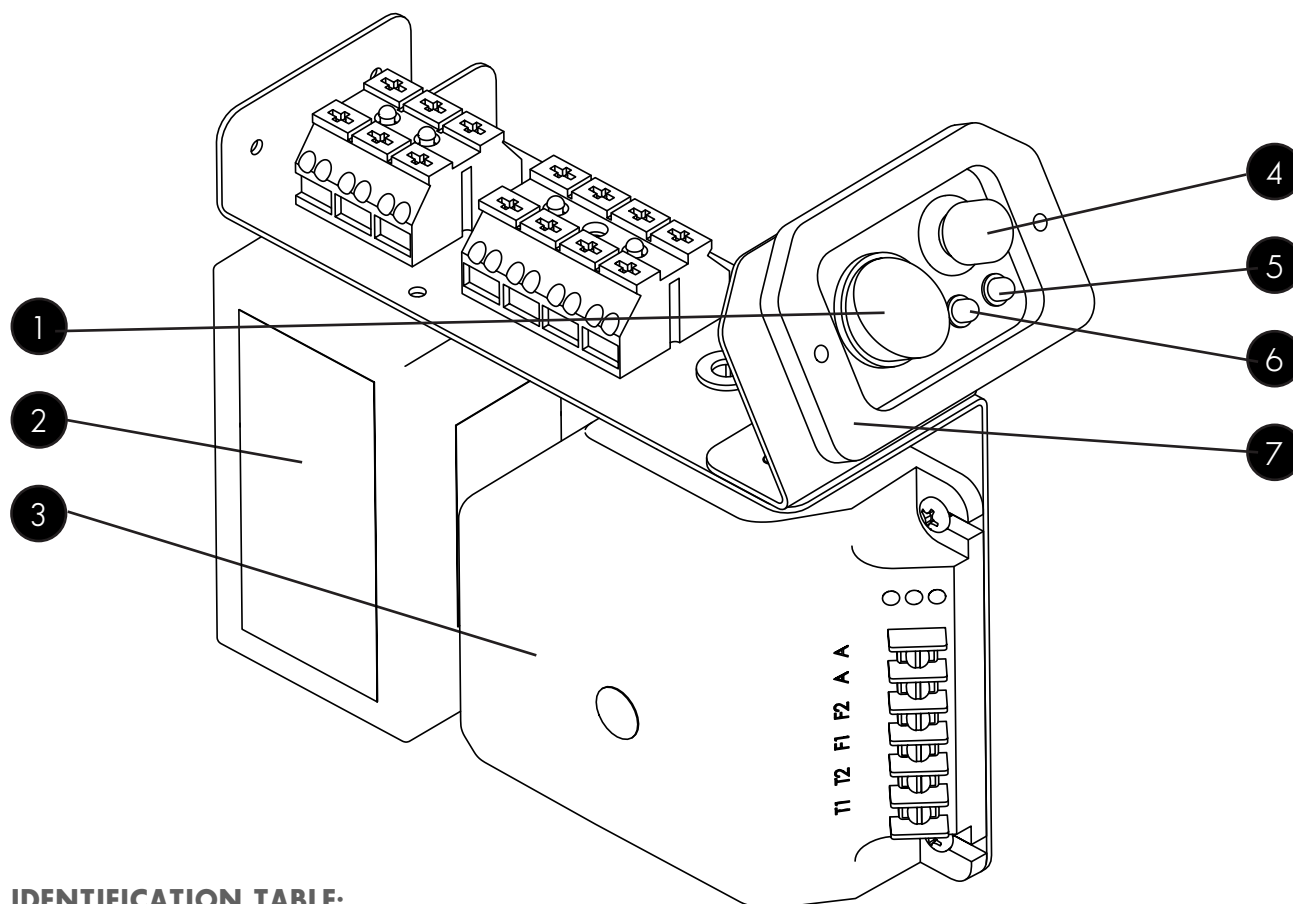

Dome Assembly (Part# 81011363)

IDENTIFICATION TABLE:

ITEM ID#	PART#	DESCRIPTION
1	81010959	Screw - 1/4-20 x 3/4" SS Hex Head
2	81011372	Flame Guard
3	81010958	SS Shoulder Bolt
4	81011036	Washer - 5/16"ID, 0.094Th, SS
5	81011362	Dome Face - SF-80
6	81011370	Dome Insulation
7	81011364	Weldment - Dome
8	81010960	Screw - #10 x 1/2" BLK TEK
9	81011369	Mounting Ring - SF-80
10	81011373	Visor - SF-80
11	7014	Screw - #10 x 1/2" Galv TEK
12	81011371	Heat Shield - SF-80
13	81011368	Dome Gaskets

Burner Assembly (Part# 8101600)

IDENTIFICATION TABLE:

ITEM ID#	PART#	DESCRIPTION
1	81011394	Voltage Regulator
2	81010978	Assembly - Electrical Bracket (See page 8)
3	81011586	Assembly - Nozzle Line (See page 7)
4	81010597	Ignition Cables (not shown)
5	81011395	Blower
6	29437	Power Cord
7	29450	Tip Switch
8	20510122	Thermostat Connection Terminal
9	76000841	Fuse Holder
10	20510113	Fuse - FA 8A 250V 6.3
11	33168	Light - LED Amber
12	81010976	Screw - 8-32 x 3/8" BLK
13	81010896	Pressure Switch - SF-80
14	81010893	Prime Switch - DPDT - Momentary
15	81011585	Assembly - Pump w/ Fittings

Nozzle Line Assembly (Part# 81011586)

IDENTIFICATION TABLE:

ITEM ID#	PART#	DESCRIPTION
1	20410117	Screw - 8-32 x 0.0625" - Slotted Head
2	81011731	Bracket - Flame Sensor
3	8981	Flame Sensor
4	81010611	Electrode Assembly - SF-80
5	76001386	O-Ring - Viton
6	81010612	Fitting - Bulkhead - SF-80
7	20410110	Knurled Nut
8	81010610	Nozzle Block - SF-80
9	81011587	Nozzle - SF-80
10	81011393	Diffuser Plate
11	81010867	Centering Device
12	81011588	Spinner - SF-80
13	81010952	Screw - 4-40 x 3/8" Hex Cap S

Electrical Bracket Assembly (Part# 81010978)

IDENTIFICATION TABLE:

ITEM ID#	PART#	DESCRIPTION
1	29449	Power Switch - On/Off
2	37501	Electric Igniter
3	37502	Primary Control
4	81010629	Button - Reset - SPST Momentary
5	81010628	Light - LED Red
6	81010627	Light - LED Green
7	81010868	Gasket - Switch and Light