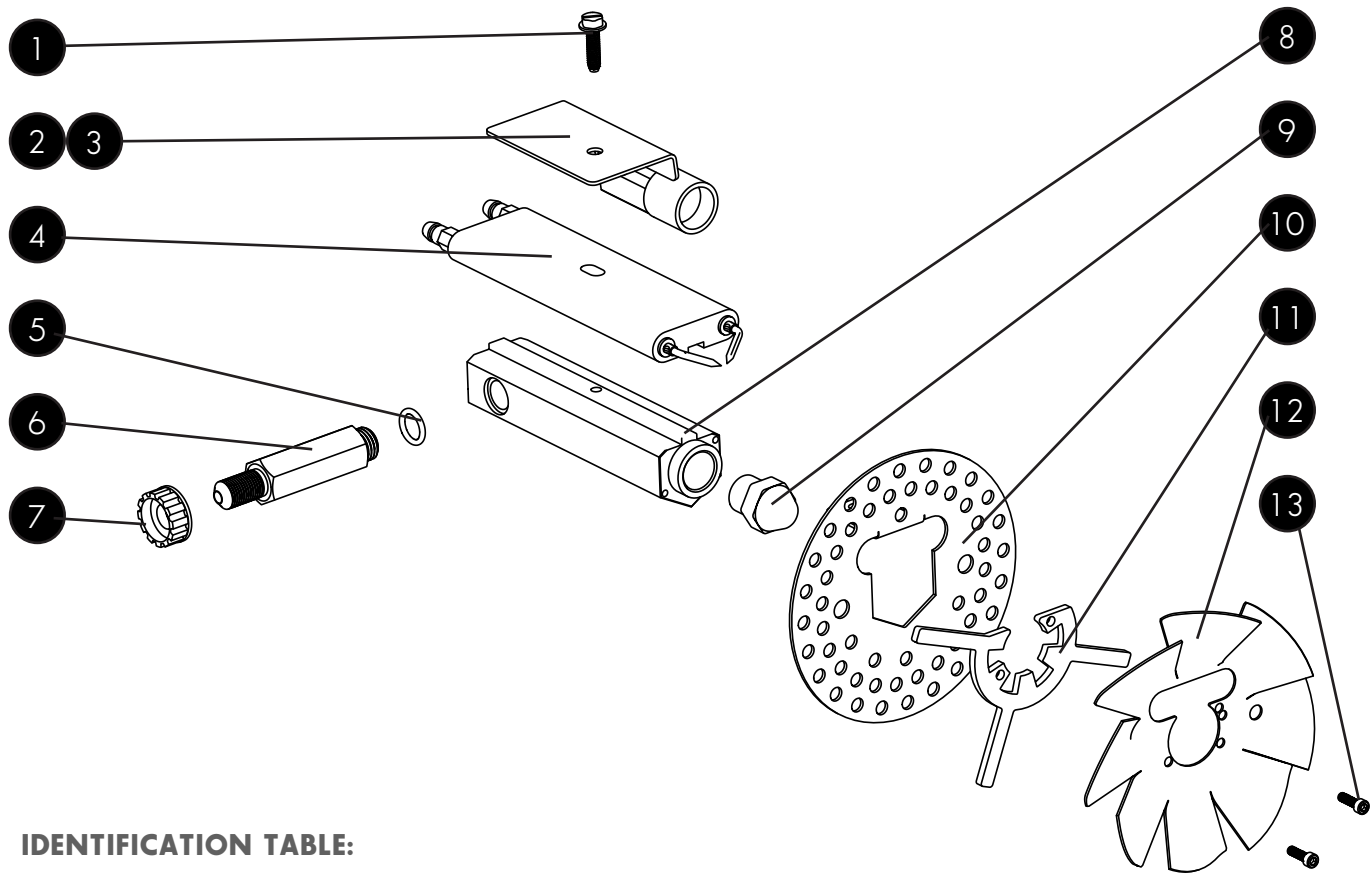

Frame Assembly (Part# 81011616)

IDENTIFICATION TABLE:

ITEM ID#	PART#	DESCRIPTION
1	81011624	Crossbar w/ Inserts
2	81011376	Upper Frame Right w/ Labels (SF-80)
3	81011380	Tube - Handle
4	81011379	Frame Tube Lower (SF-80)
5	81011351	Assembly - Tank w/ Labels (SF-80)
6	34092	Locking Nut
7	81011360	Foot - Threaded Stud Bumper
8	81010963	Bolt - 1/4-20 x 1-1/2" BLK HH
9	81010966	Washer - 1/4-20 BLK HH
10	81010967	Washer - Split 1/4-20 BLK SS
11	81010968	Nut - 1/4-20 BLK
12	81011377	Upper Frame Left w/ Labels (SF-80)
13	81011358	Wheel - 4" (SF-80)
14	81011361	Wheel Retainer - 3/8" Push-on

Dome Assembly (Part# 81011363)

IDENTIFICATION TABLE:

ITEM ID#	PART#	DESCRIPTION
1	81010959	Screw - 1/4-20 x 3/4" SS Hex Head
2	81011372	Flame Guard
3	81010958	SS Shoulder Bolt
4	81011036	Washer - 5/16"ID, 0.094Th, SS
5	81011362	Dome Face - SF-80
6	81011370	Dome Insulation
7	81011364	Weldment - Dome
8	81010960	Screw - #10 x 1/2" BLK TEK
9	81011369	Mounting Ring - SF-80
10	81011373	Visor - SF-80
11	7014	Screw - #10 x 1/2" Galv TEK
12	81011371	Heat Shield - SF-80
13	81011368	Dome Gaskets

Nozzle Line Assembly (Part# 81011586)

IDENTIFICATION TABLE:

ITEM ID#	PART#	DESCRIPTION
1	20410117	Screw - 8-32 x 0.0625" - Slotted Head
2	81011731	Bracket - Flame Sensor
3	8981	Flame Sensor
4	81010611	Electrode Assembly - SF-80
5	76001386	O-Ring - Viton
6	81010612	Fitting - Bulkhead - SF-80
7	20410110	Knurled Nut
8	81010610	Nozzle Block - SF-80
9	81011587	Nozzle - SF-80
10	81011393	Diffuser Plate
11	81010867	Centering Device
12	81011588	Spinner - SF-80
13	81010952	Screw - 4-40 x 3/8" Hex Cap S