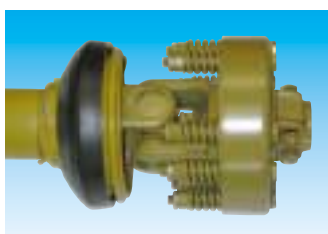

MASCHIO

MOD. **W**

ROTARY TILLER 15 - 40 HP

Adjustable offset rotary tiller of small dimensions, recommended for hobby farmers and small farms, suitable for vineyards, orchards, vegetable crops and gardening. Particularly designed to have a sturdy build and a low power requirement to match light tractors.

Standard Equipments

- Single speed gearbox with 540 r.p.m. P.T.O.
- Standard P.T.O. shaft
- Chain side drive in oil bath
- Universal three point hitch, cat. I
- Three point hitch manual offset
- 4 blades per flange (side blades are mounted outwards)
- Mechanical adjustable offset

Optional Equipments

- P.T.O. shaft with share pin
- P.T.O. shaft with slip clutch
- 6 blades per flange (side blades are mounted outwards)

Universal three point hitch, cat. I

Rear door: chain

PTO shaft with slip clutch (opt)