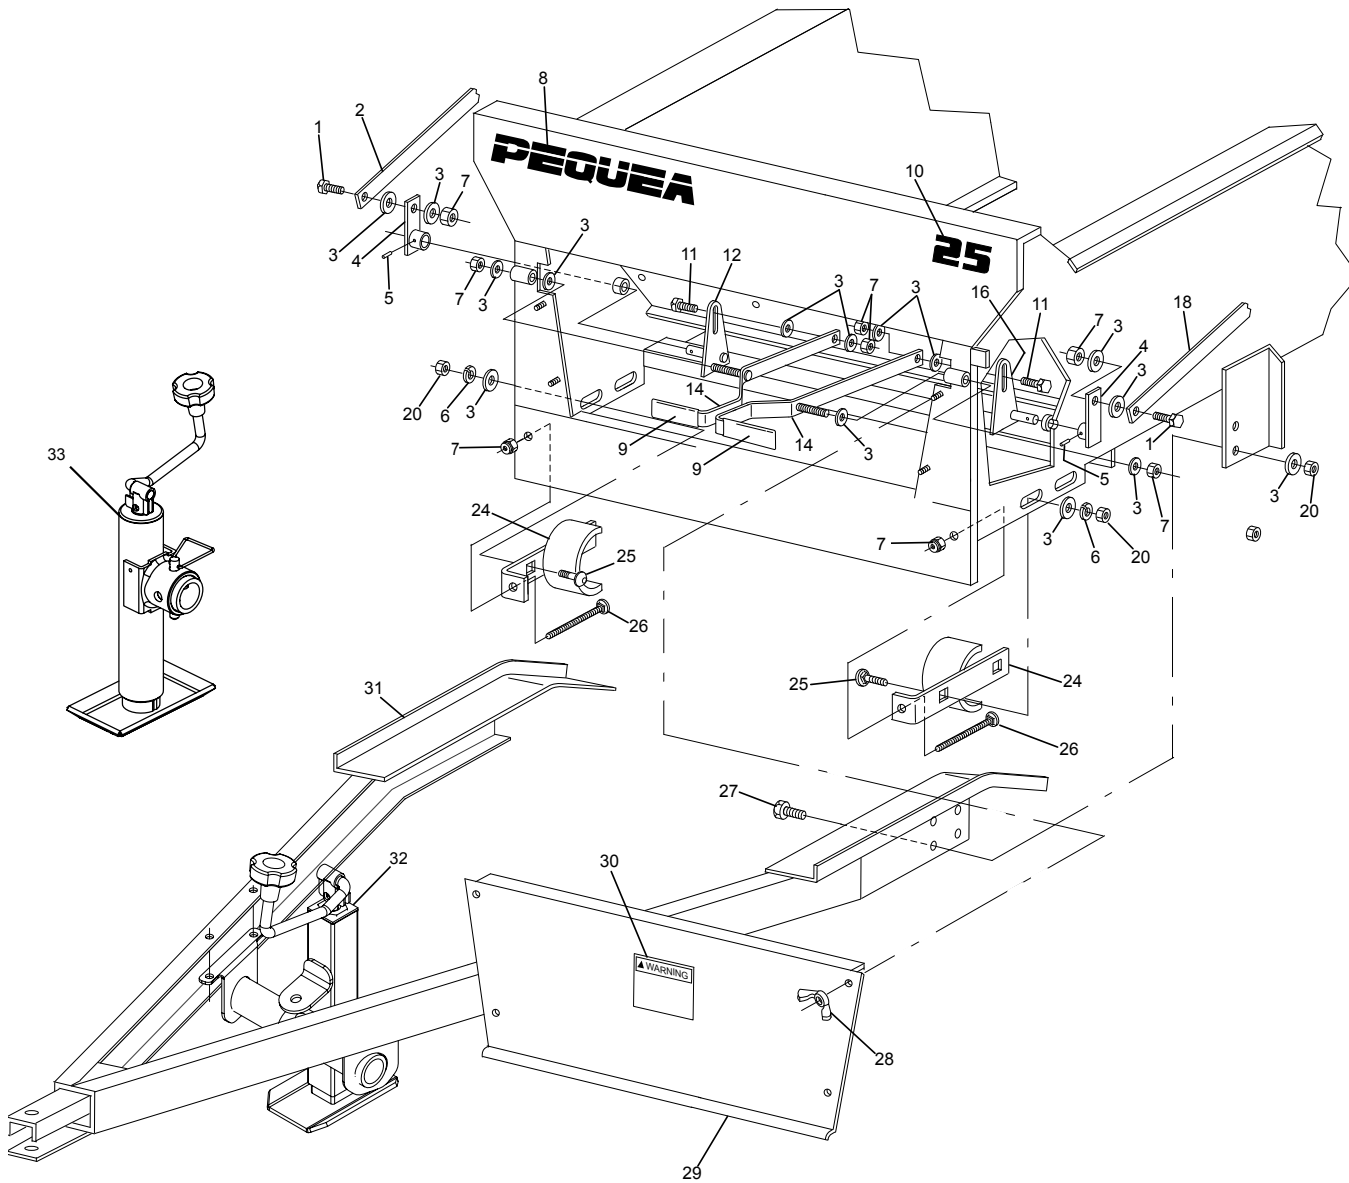

25G Manure Spreader - Front

Ref#	Part#	Description
1	000275	Bolt, 3/8 x 1-1/4
2	401210	Push Arm Control Assembly
3	001035	Flat Washer, 3/8
4	401278	Engaging Linkage Assembly
5	401375	Roll Pin, 3/16 x 1 1/2
6	000820	Lock Washer, 3/8
7	003000	Locknut, 3/8
8	100161	Large Pequea Decal
9	401289	Handle Grip
10	401284	Model 25 Decal
11	000270	Bolt, 3/8 x 1
12	401277	Lever Pivot Assembly, Right
14	401201	Engaging Lever
16	401275	Lever Pivot Assembly, Left
18	401261	Lifter Arm Control Arm
20	000915	Nut, 3/8
24	401282	Front Web Idler Assembly
25	000130	Carriage Bolt, 3/8 x 1-1/2
26	000132	Carriage Bolt, 3/8 x 3-1/2
27	000245	Bolt, 3/8 x 3/4
28	000905	Wing Nut, 1/4
29	401095	Front Lid
30	400178	Warning Decal
31	401269	Hitch Assembly
32	401326	Jack Assembly S/N -92015
33	401295	Jack Assembly S/N 92015+

25G Manure Spreader - Left Side

25G Manure Spreader - Left Side

Ref#	Part#	Description
1	000220	Bolt, 5/16 x 1
2A	401309	Beater Paddle, Right
2B	401060	Beater Paddle, Left
3	002999	Locknut, 5/16
4	401057	Widespread Shaft Assembly
5	000275	Bolt, 3/8 x 1-1/4
6	000360	Bolt, 7/16 x 1-1/2
7	401064	Beater Bearing Bracket
8	401252	Web Shaft
9	401263	Key, 3/16 x 1-3/4
11	401266	Web Sprocket
12	300053	Shaft Collar, 7/8
13	400399	Idler Sprocket
14	000820	Lockwasher, 3/8
15	000915	Nut, 3/8
16	401206	Drive Chain Shield
17	400179	Caution Decal
18	000810	Lock Washer, 5/16
19	000910	Nut, 5/16
20	401232	Drive Chain Idler
21	000460	Bolt, 1/2 x 2-1/2
23	000950	Locknut, 1/2
24	401291	Drive Chain
25	001210	Cotter Pin, 1/8 x 1
26	401311	Spacer
28	000210	5/16 x 3/4 Truss Head Bolt
29	401097	Lifter Arm Chain Shield
30	401270	Lifter Arm Weld Assembly
31	400235	Guide Bracket
32	000830	Lock Washer, 7/16
33	000935	Nut, 7/16
35	000460	Bolt, 1/2 x 2-1/2
36	003000	Locknut, 3/8
38	401373	Tire