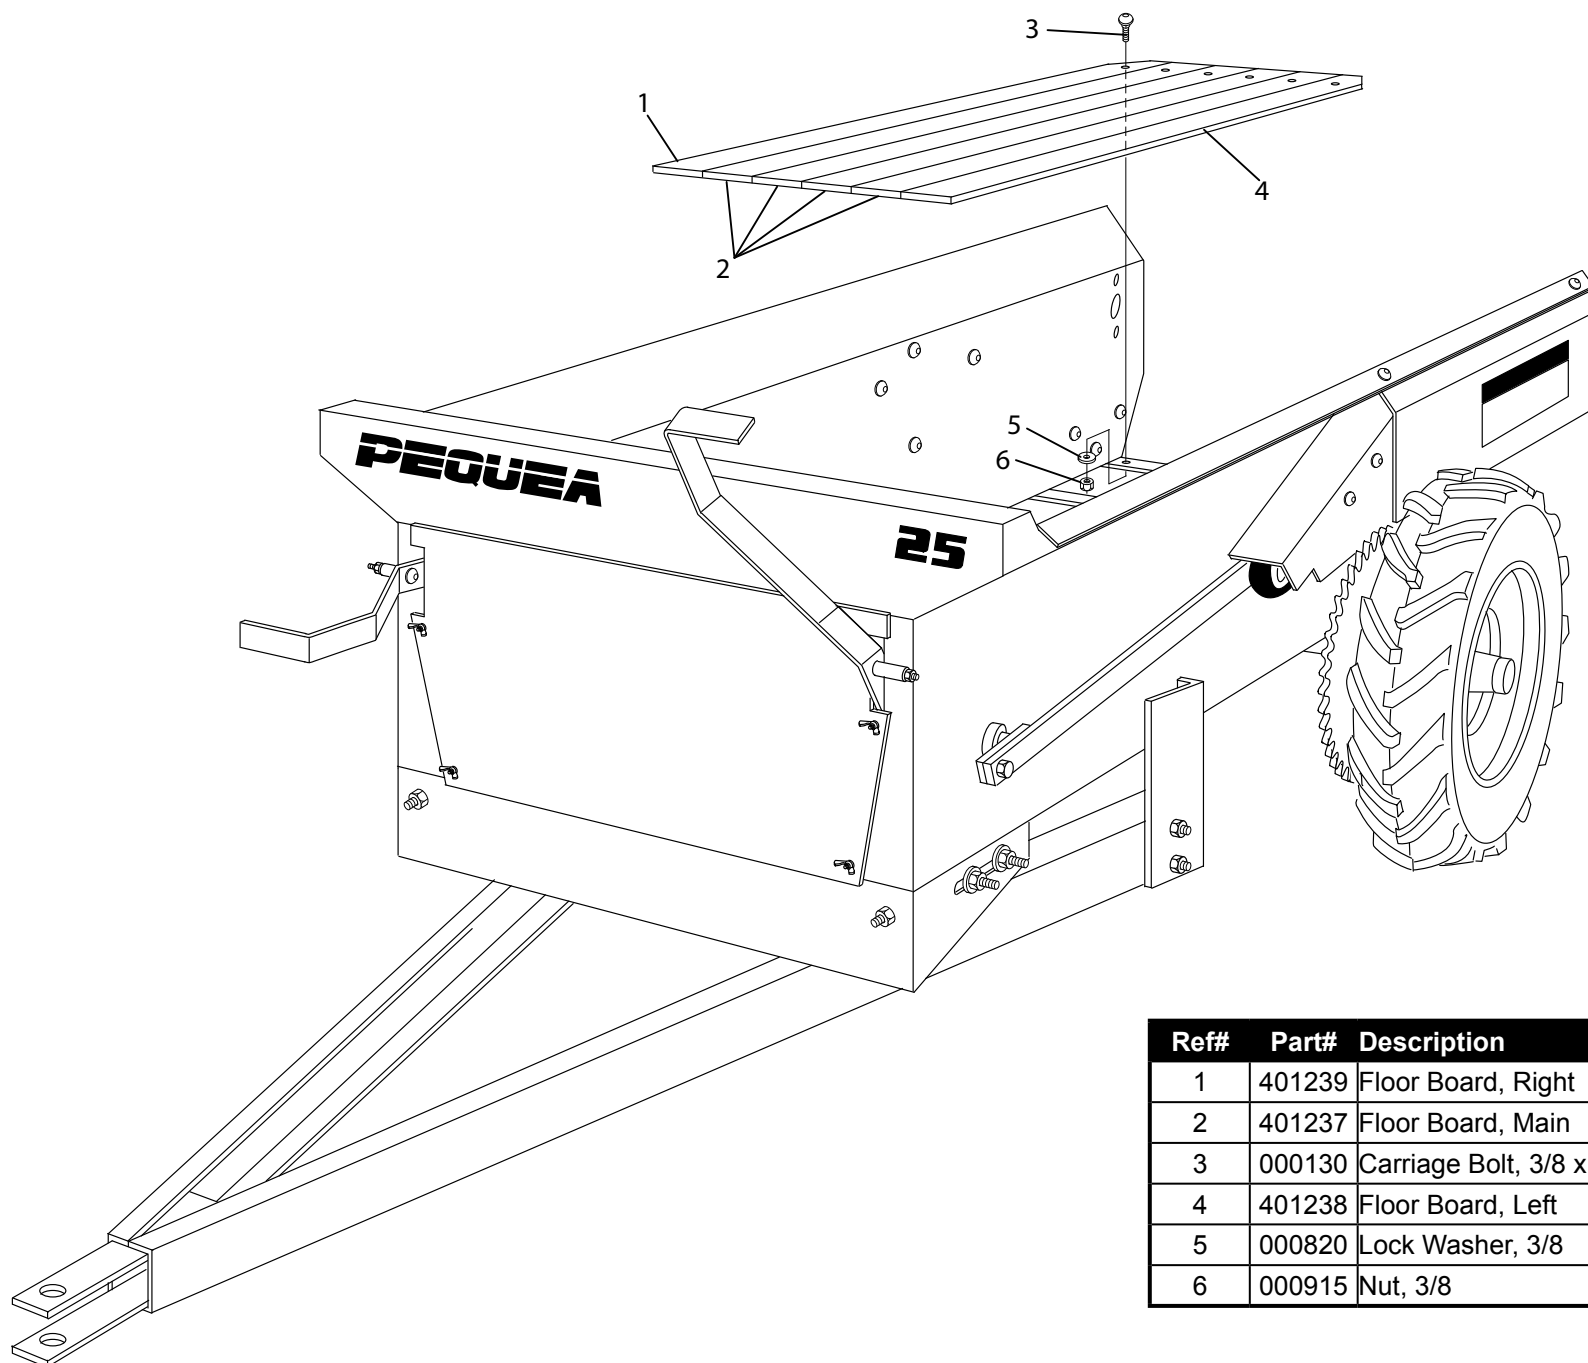

25G Manure Spreader - Right Side

25G Manure Spreader - Right Side

Ref#	Part#	Description
1	401279	Web Slat
2	000476	1/2 x 3 All Thread Bolt
3	400116	Dawg Spring
5	000435	Bolt, 1/2 x 1-1/2
6	000250	Bolt, 3/8 x 7/8
7	401210	Push Arm Control Arm
8	401280	Push Arm Engaging Arm
10	003000	Locknut, 3/8
11	001055	Flatwasher, 1/2
12	000752	Nylon Jam Nut, 1/2
14	001220	Cotter Pin, 3/16 x 1-1/2
15	401299	Cam Roller
16	000970	Nut, 5/8
17	000860	Lock Washer, 5/8
18	401297	Push Arm Weld Assembly
19	401293	Axle Bearing
21	000615	Bolt, 5/8 x 2
23	401193	Axle Shaft
24	400115	Key, 1/4 x 1-1/4
25	401259	Star Hub
26	400147	Cotter Pin, 5/32 x 1
27A	401034	Hub Dawg Spring, Left
27B	401027	Hub Dawg Spring, Right
28A	401327	Hub Dawg, Left

Ref#	Part#	Description
28B	401009	Hub Dawg, Right
29	401028	Clevis Pin
30	000915	Nut, 3/8
31	000820	Lock Washer, 3/8
32	003000	Locknut, 3/8
33	001035	Flatwasher, 3/8
35	401300	Ratchet Arm Assembly
36	000470	Bolt, 1/2 x 3
37	000810	Lock Washer, 5/16
38	000910	Nut, 5/16
39	401240	Push Arm Shield Assembly
40	400404	Spring
41	401252	Web Shaft
42	401255	Ratchet Dawg Assembly
44	000950	Locknut, 1/2
45	401271	Idler Dawg Assembly
46	401260	Ratchet Wheel Assembly
49	401220	Web Bearing
50	000220	Bolt, 5/16 x 1
51	300053	Shaft Collar, 7/8
53	401263	Key, 3/16 x 1-3/4
54	010005	Bolt, 5/16 x 3/4
55	401246	Backing Hub
56	401266	Web Sprocket

25G Manure Spreader - Floor

Ref#	Part#	Description
1	401239	Floor Board, Right
2	401237	Floor Board, Main
3	000130	Carriage Bolt, 3/8 x 1-3/4
4	401238	Floor Board, Left
5	000820	Lock Washer, 3/8
6	000915	Nut, 3/8