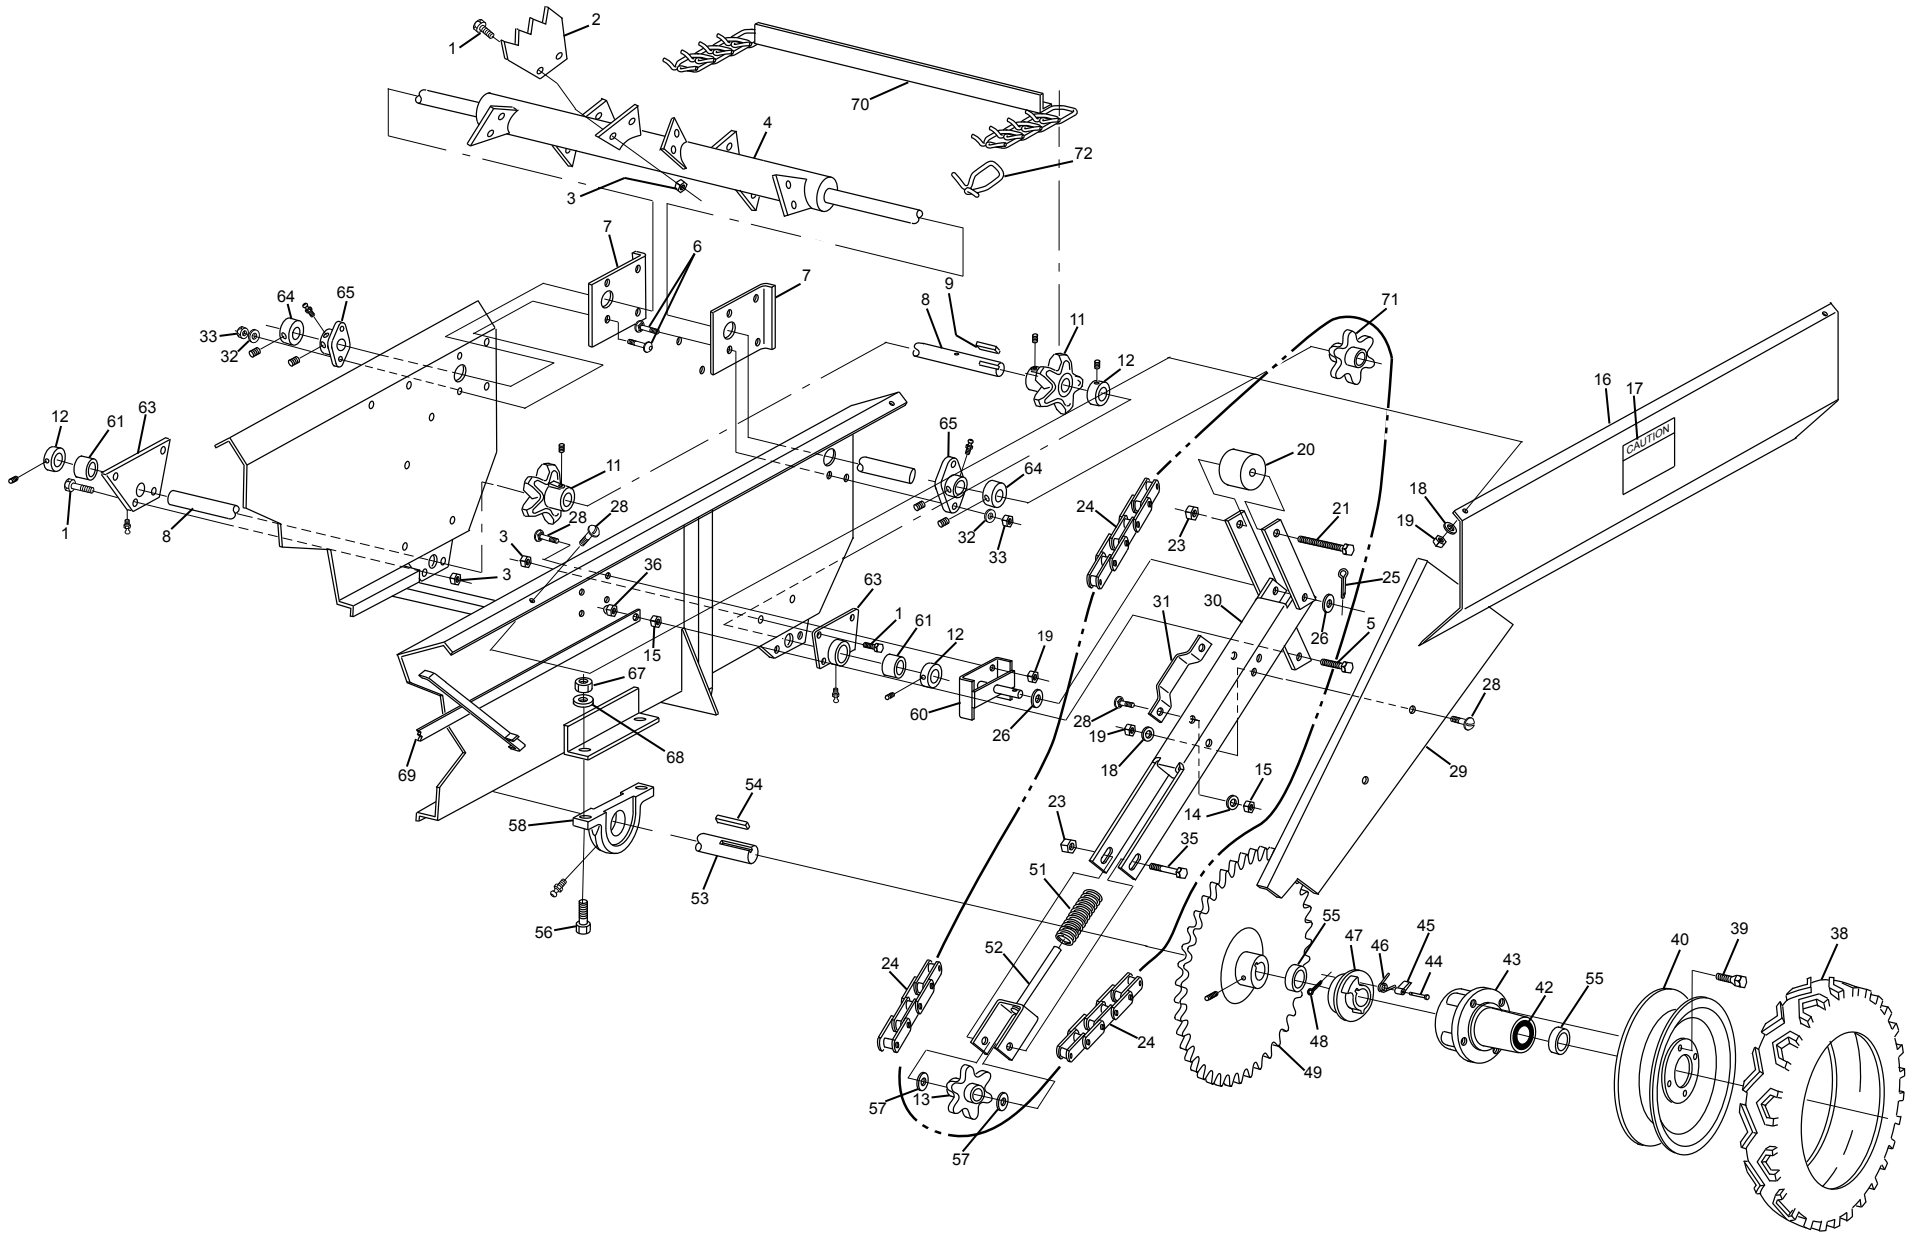

25G Manure Spreader - Front

Ref#	Part#	Description
1	000275	Bolt, 3/8 x 1-1/4
2	401210	Push Arm Control Assembly
3	001035	Flat Washer, 3/8
4	401278	Engaging Linkage Assembly
5	401375	Roll Pin, 3/16 x 1 1/2
6	000820	Lock Washer, 3/8
7	003000	Locknut, 3/8
8	100161	Large Pequea Decal
9	401289	Handle Grip
10	401284	Model 25 Decal
11	000270	Bolt, 3/8 x 1
12	401277	Lever Pivot Assembly, Right
14	401201	Engaging Lever
16	401275	Lever Pivot Assembly, Left
18	401261	Lifter Arm Control Arm
20	000915	Nut, 3/8
24	401282	Front Web Idler Assembly
25	000130	Carriage Bolt, 3/8 x 1-1/2
26	000132	Carriage Bolt, 3/8 x 3-1/2
27	000245	Bolt, 3/8 x 3/4
28	000905	Wing Nut, 1/4
29	401095	Front Lid
30	400178	Warning Decal
31	401269	Hitch Assembly
32	401326	Jack Assembly S/N -92015
33	401295	Jack Assembly S/N 92015+

25G Manure Spreader - Left Side

25G Manure Spreader - Left Side

Ref#	Part#	Description
1	000220	Bolt, 5/16 x 1
2A	401309	Beater Paddle, Right
2B	401060	Beater Paddle, Left
3	002999	Locknut, 5/16
4	401057	Widespread Shaft Assembly
5	000275	Bolt, 3/8 x 1-1/4
6	000360	Bolt, 7/16 x 1-1/2
7	401064	Beater Bearing Bracket
8	401252	Web Shaft
9	401263	Key, 3/16 x 1-3/4
11	401266	Web Sprocket
12	300053	Shaft Collar, 7/8
13	400399	Idler Sprocket
14	000820	Lockwasher, 3/8
15	000915	Nut, 3/8
16	401206	Drive Chain Shield
17	400179	Caution Decal
18	000810	Lock Washer, 5/16
19	000910	Nut, 5/16
20	401232	Drive Chain Idler
21	000460	Bolt, 1/2 x 2-1/2
23	000950	Locknut, 1/2
24	401291	Drive Chain
25	001210	Cotter Pin, 1/8 x 1
26	401311	Spacer
28	000210	5/16 x 3/4 Truss Head Bolt
29	401097	Lifter Arm Chain Shield
30	401270	Lifter Arm Weld Assembly
31	400235	Guide Bracket
32	000830	Lock Washer, 7/16
33	000935	Nut, 7/16
35	000460	Bolt, 1/2 x 2-1/2
36	003000	Locknut, 3/8
38	401373	Tire