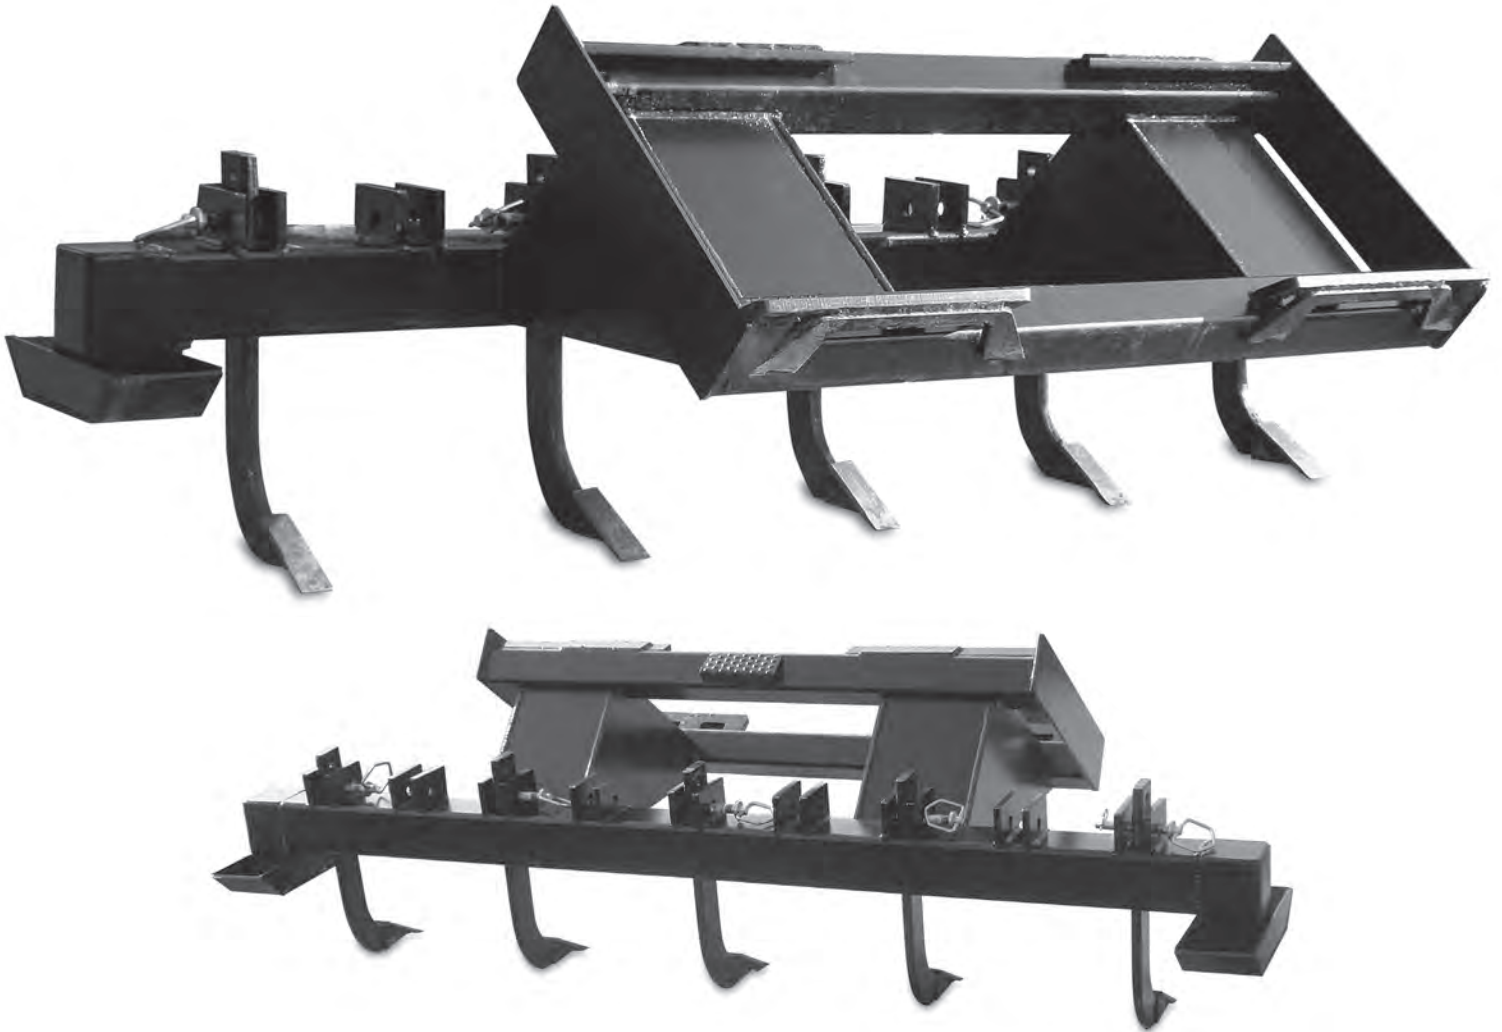

X-treme Ripper

Our X-treme Ripper is great for ground penetration. Easily prep a garden or till up some land with the ripper. The tines are adjustable for more or less ground penetration.

- Adjustable tines
- Available sizes: 60", 72", 84"

X-treme Ripper Specs