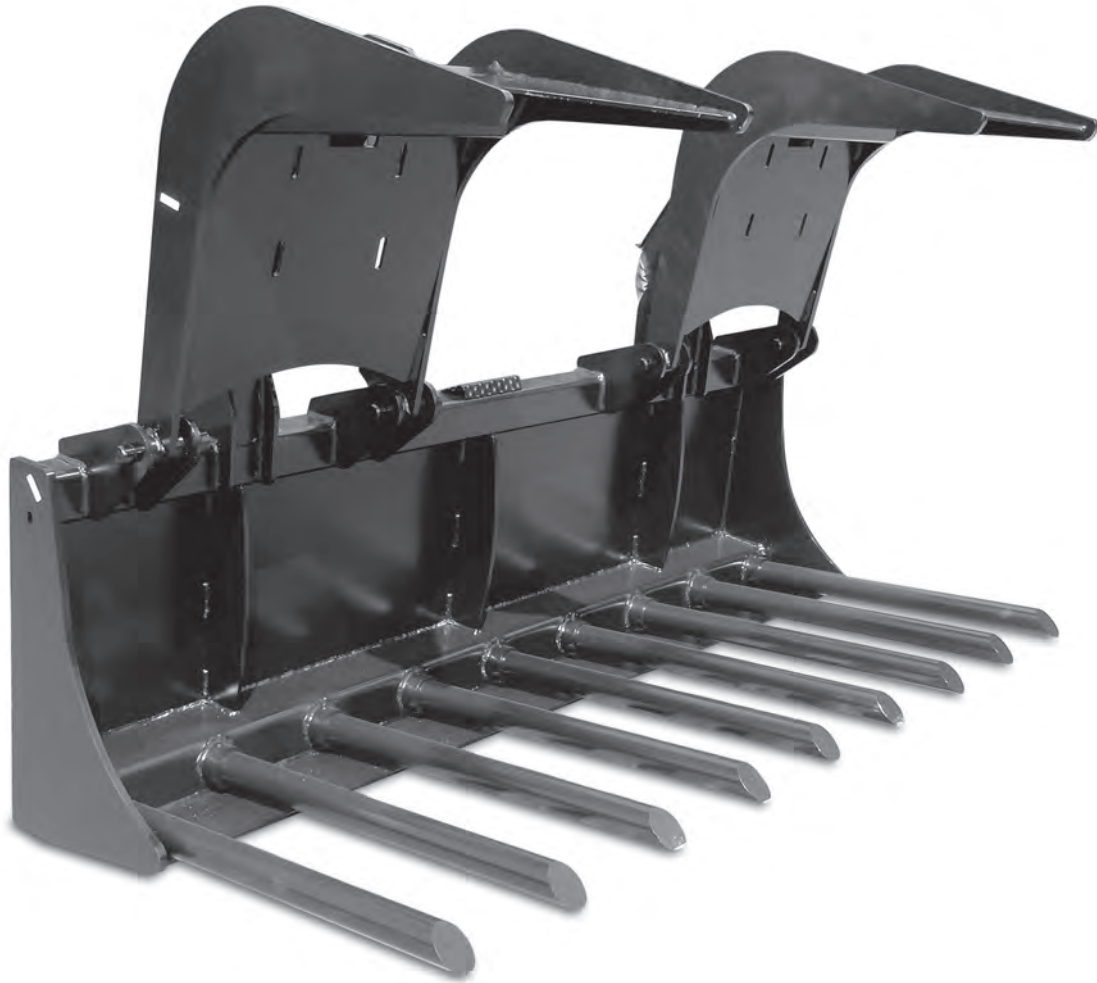

# X-treme Tine Grapple

Our X-treme Tine Grapple is an excellent piece of equipment to have on the farm. Whether moving bales of hay or cleaning up after storm damage, you will find many uses for the tine grapple. Strong 2" cold rolled steel is used on the bottom tines.

- Strong 2" cold rolled steel tines
- Available sizes: 63", 66", 72", 78", 81", 84"

## X-treme Tine Grapple Specs