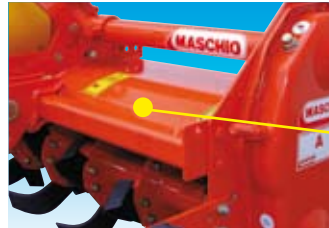

MASCHIO

MOD. **A**

ROTARY TILLER 30 ÷ 60 HP

For tractors from 22 to 44 Kw (30 ÷ 60 HP) , with skids and single speed gearbox P.T.O. 540 r.p.m.

Standard equipment

- Single speed gearbox 540 r.p.m. P.T.O.
- P.T.O. shaft with slip clutch
- Side chain drive, in oil bath
- Universal three point hitch, cat. I and II
- Adjustable front bar connections
- 4 blades per flange (side blades are mounted outwards)
- EC safety guards

Optional equipment

- 6 blades per flange
- Wheels for working depth regulation
- Wheel track eradicators

Front pair of wheels for working depth adjustment

PTO shaft with slip clutch (std)

Chain side drive (std)

Universal three point hitch, cat. I and II

rpm	rpm	MODEL	HP	Working width Inches	Total width Inches	Inches	Blades (std)	Lbs
540	208	A 100	30 - 60	42	46	19	20	495
		A 120	35 - 60	49	54	24	24	535
		A 140	40 - 60	57	61	28	28	574
		A 160	45 - 60	65	70	32	32	616
		A 180	50 - 60	73	78	36	36	660