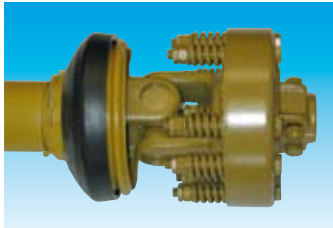

MASCHIO

MOD. **A**

ROTARY TILLER 30 ÷ 60 HP

For tractors from 22 to 44 Kw (30 ÷ 60 HP) , with skids and single speed gearbox P.T.O. 540 r.p.m.

Standard equipment

- Single speed gearbox 540 r.p.m. P.T.O.
- P.T.O. shaft with slip clutch
- Side chain drive, in oil bath
- Universal three point hitch, cat. I and II
- Adjustable front bar connections
- 4 blades per flange (side blades are mounted outwards)
- EC safety guards

Optional equipment

- 6 blades per flange
- Wheels for working depth regulation
- Wheel track eradicators

Front pair of wheels for working depth adjustment

PTO shaft with slip clutch (std)

Chain side drive (std)

Universal three point hitch, cat. I and II

rpm	rpm	MODEL	HP	Working width Inches	Total width Inches	Inches	Blades (std)	Lbs
540	208	A 100	30 - 60	42	46	19	20	495
		A 120	35 - 60	49	54	24	24	535
		A 140	40 - 60	57	61	28	28	574
		A 160	45 - 60	65	70	32	32	616
		A 180	50 - 60	73	78	36	36	660